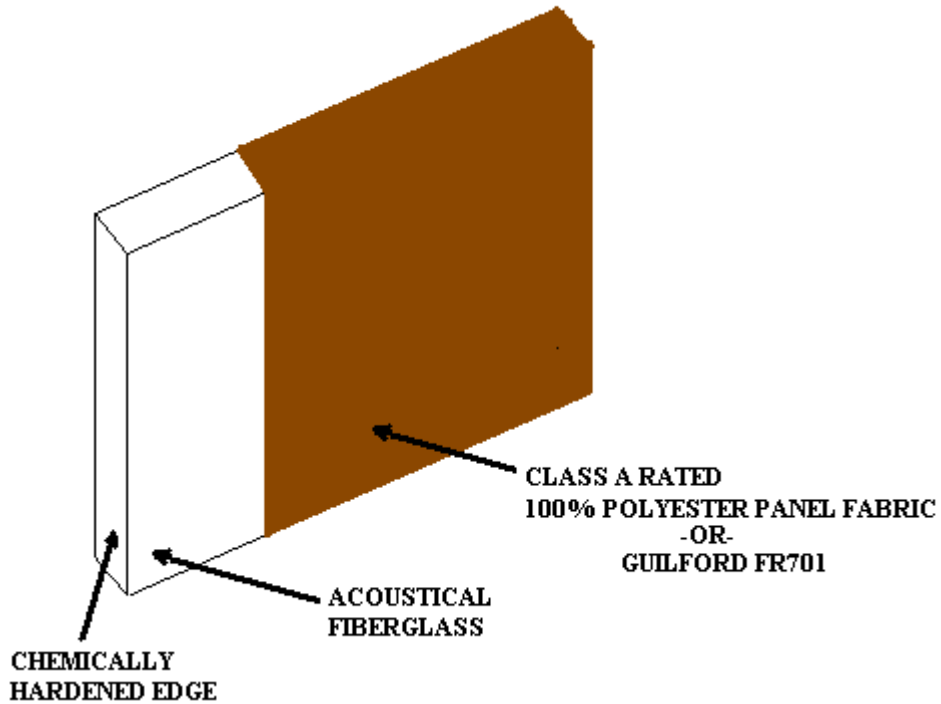

Perform Acoustics

EC (*EchoControl*) Series Panel

Specifications:

- Standard Thickness- 1", 2", & 4"
- Standard Panel Sizes- 2'x2', 2'x4', 3'x4', 4'x4', 4'x8'
- Edge Detail- Square, half-beveled, full-beveled
- Fire Rating- Standard facings flame-spread rating of less than 25 (Class A) per ASTM E-84
- Finish Options- PASF-1 & PASF-2 series fabrics

Sound Absorption Coefficient Frequency (Cycles per Second)

Thickness	125	250	500	1000	2000	4000	NRC
1 inch	.17	.41	.88	1.03	.96	.83	.80
2 inch	.36	1.04	1.06	1.08	1.00	.90	1.05

Perform Acoustics LLC
 990 Sierra View Circle, Auburn, CA 95603
 Phone: 530-823-5977 Fax: 530-823-5968
 Web: www.performacoustics.com