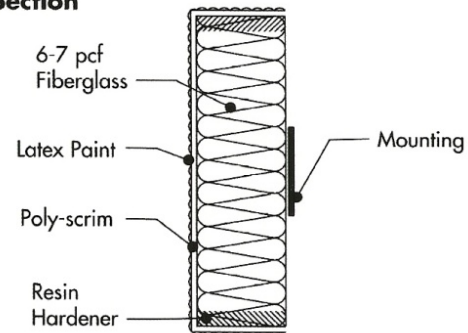

EchoControl Painted Panels

Echo Control Series

APPLICATIONS

Boardrooms | Houses of Worship | Schools | Theaters

Perform Acoustics' Echo Control Painted (EC-PP) wall or ceiling panels are designed to be painted with your choice of colors to match or contrast with other painted finishes.

EC-PP panels have a compound core of 6-7 PCF fiberglass with a paintable scrim fiber facing sheet. The fiberglass core absorbs the sound. The scrim fiber sheet allows for an evenly painted finish.

Echo Control Painted wall panels are painted on the face and edges for a completely finished appearance. Ceiling panels are painted on the face, foiled-backed, and have exposed edges. Echo Control ceiling panels provide excellent sound absorption.

Echo Control Painted panels are ideal for areas in which the acoustical panels must "blend in" with the background. Two panel thicknesses are offered, allowing for the best sounding solution.

Core Section

MECHANICAL SPECIFICATIONS

Core: Facing: Scrim fiber. Backing: eco-friendly 6-7 PCF fiberglass, 1/2" to 4" thick

- Formaldehyde and Phenol Free
- GREENGUARD Children & School Certified
- GREENGUARD Certified
- 30% Post-Consumer Recycled Content