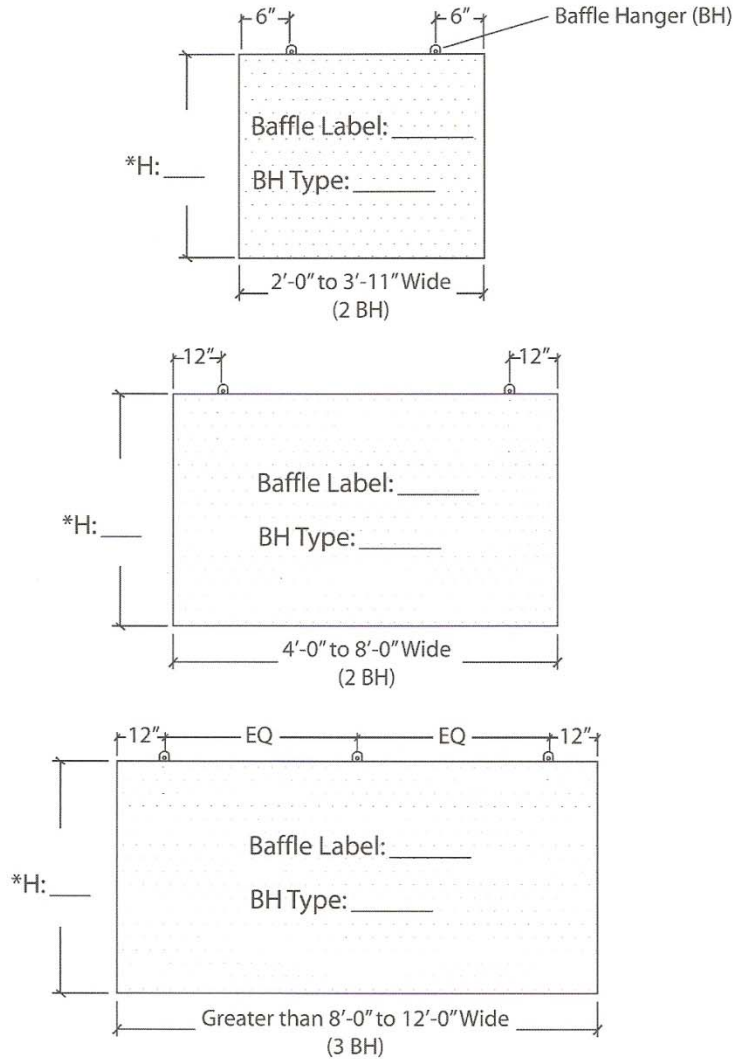

Installation: Baffle Hanger Locations - Fabric

Installation

***BH Type**

Fabric Baffles up to 4' high use BH-18
 Fabric Baffles over 4' high use BH-36